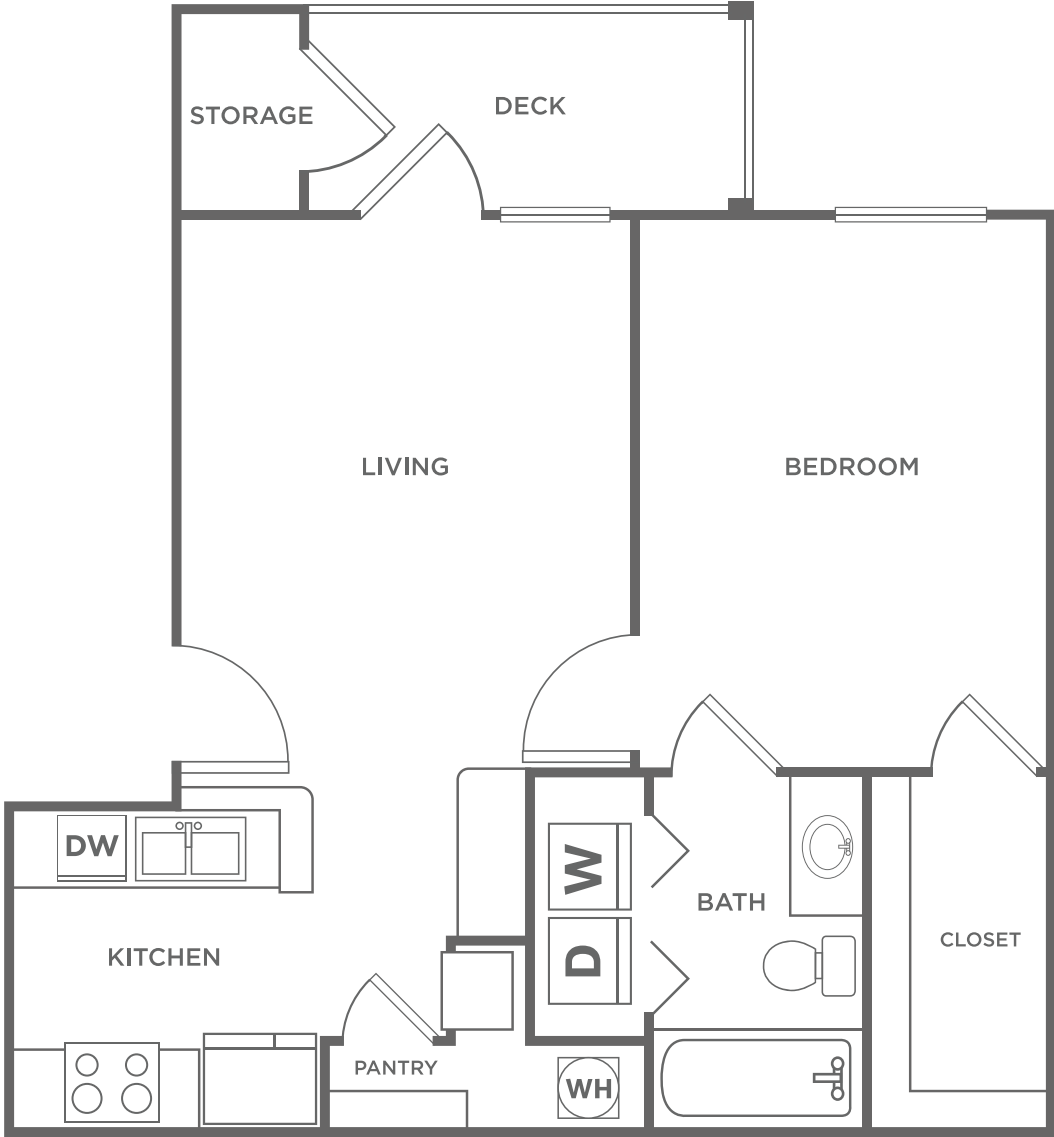

Rosewood

1 BED / 1 BATH

678

SQ. FT.

	777 Hoopes Ave Idaho Falls, ID 83401
	208-525-2008 www.meadowsatparkwood.com

All dimensions and square footages are approximate