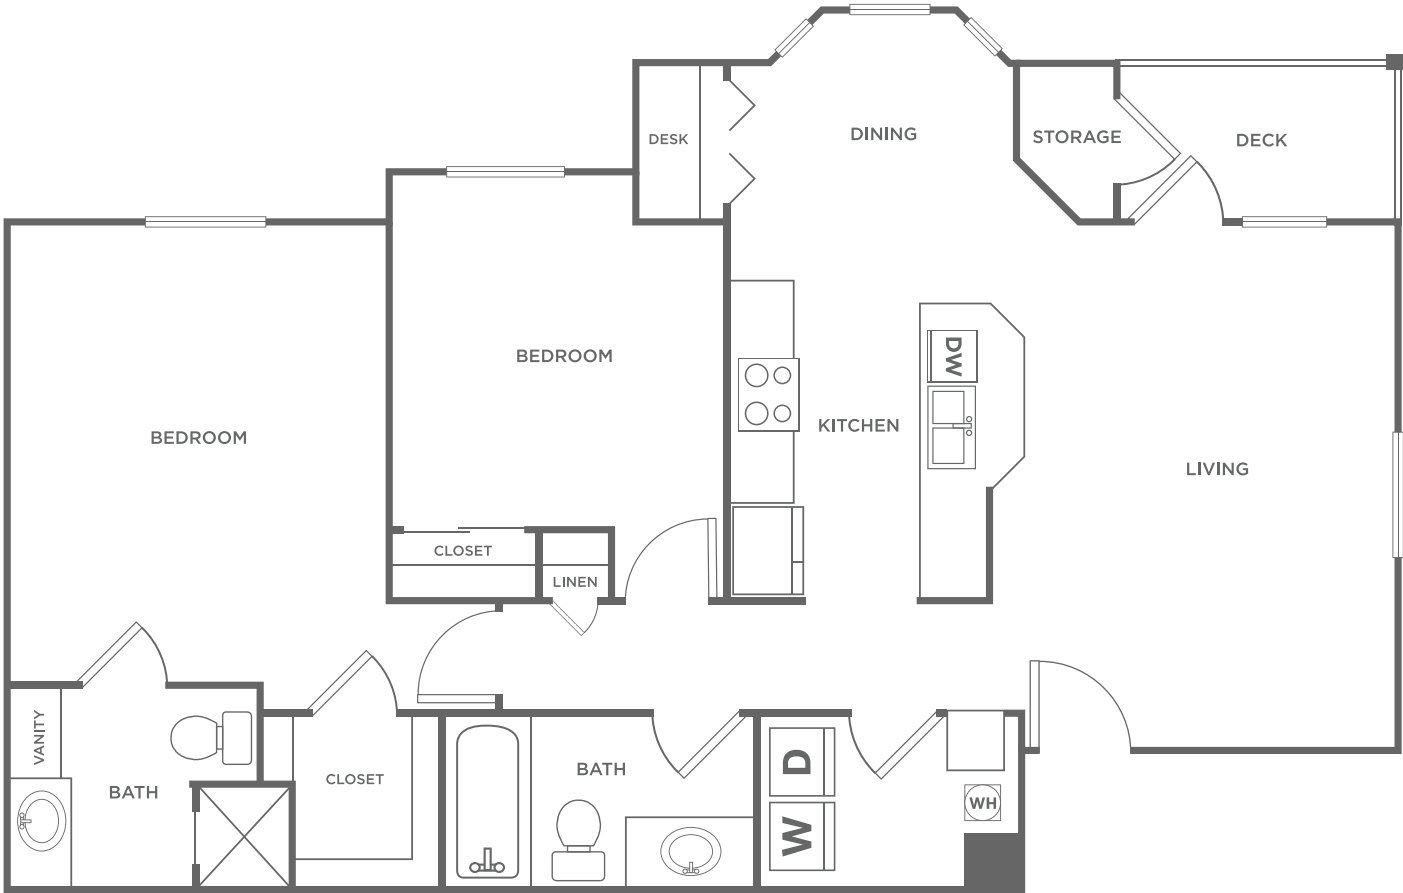

# Rubicon

2 BED / 2 BATH

1110  
SQ. FT.

777 Hoopes Ave | Idaho Falls, ID 83401

208-525-2008 | [www.meadowsatparkwood.com](http://www.meadowsatparkwood.com)

All dimensions and square footages are approximate