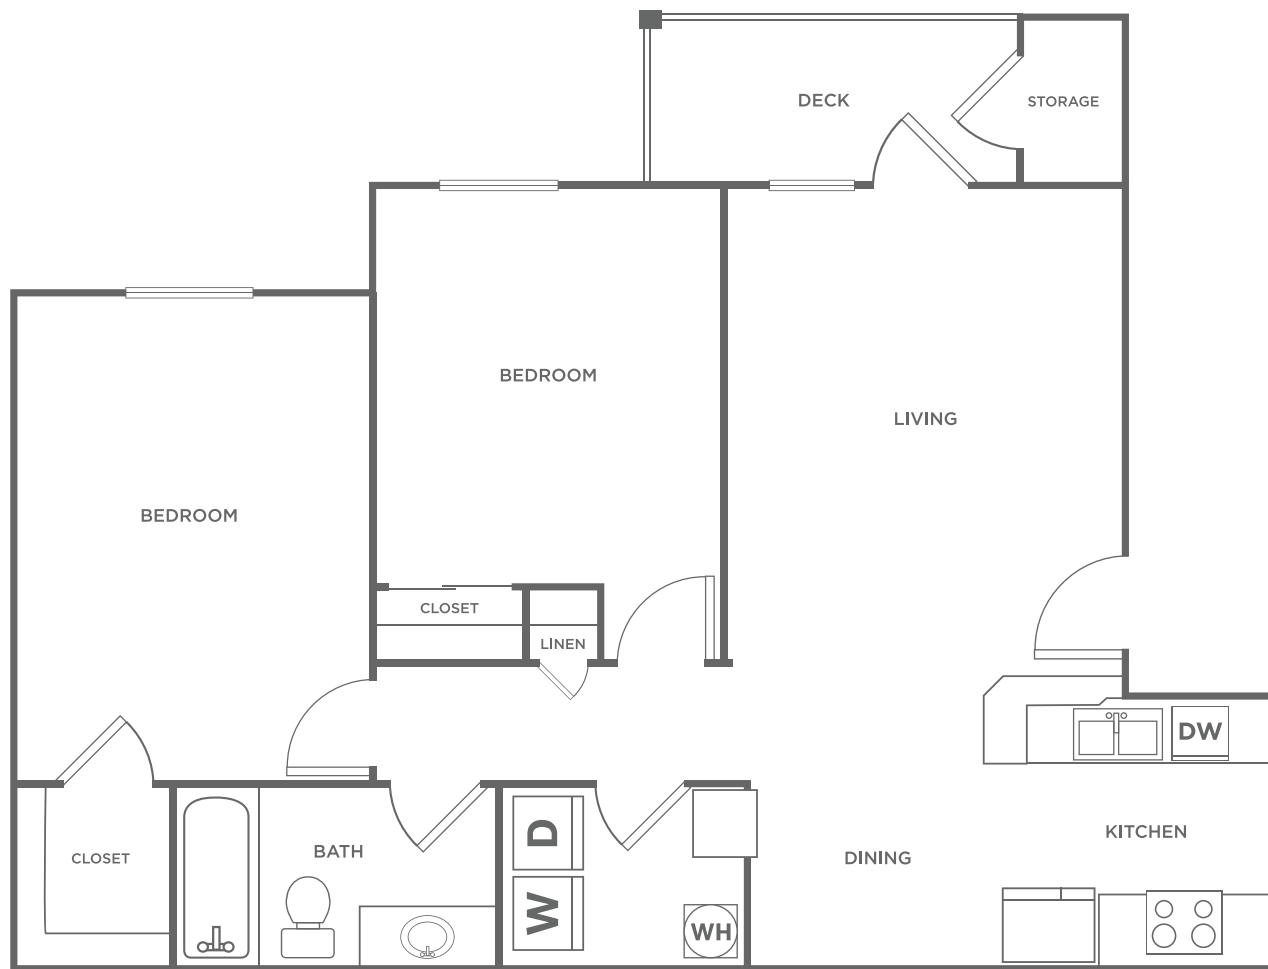

Cold Water

2 BED / 1 BATH

921
SQ. FT.

777 Hoopes Ave | Idaho Falls, ID 83401

208-525-2008 | www.meadowsatparkwood.com

All dimensions and square footages are approximate